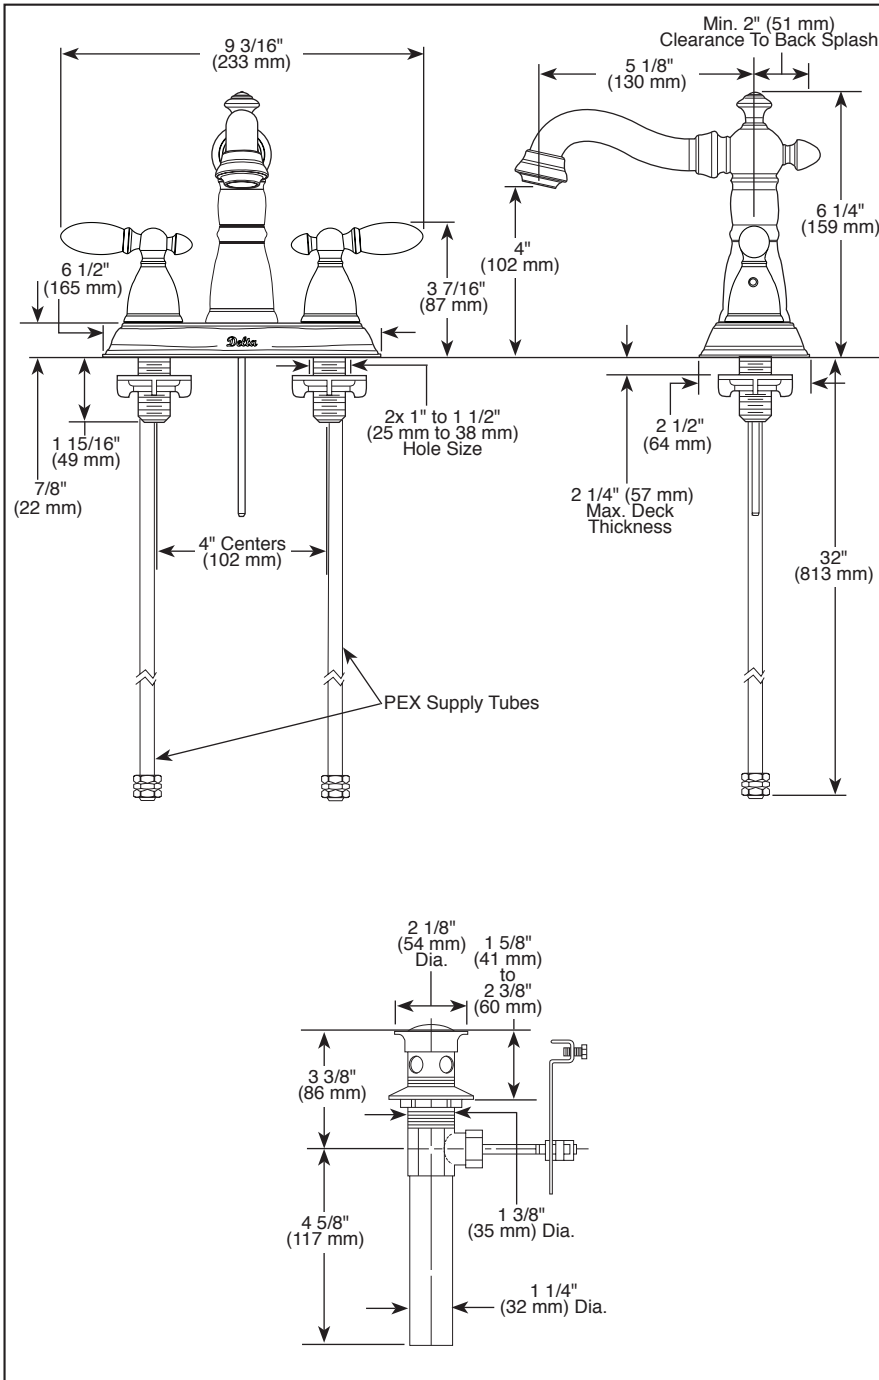

▲ Designate Proper Finish Suffix

Delta reserves the right (1) to make changes in specifications and materials, and (2) to change or discontinue models, both without notice or obligation. Dimensions are for reference only. See current full-line price book or www.deltafaucet.com for finish options and product availability.

DSP-L-2555-MPU-DST Rev. E

see what Delta can do™

BATHROOM FAUCET

- Victorian® Bath Collection
- Two Handle Deck Mount

FEATURES:

- DIAMOND Seal® Technology

STANDARD SPECIFICATIONS:

- Max flow rate 1.2 gpm @ 60 psi, 4.5 L/min @ 414 kPa
- Three hole mount
- 1/4 turn handle stops
- Diamond coated ceramic cartridge
- Hot and cold stems are interchangeable
- 3/8" O.D. straight PEX supply tubes
- Models have metal drain with pop-up type fitting with plated flange and stopper

WARRANTY

- Parts and Finish - Lifetime limited warranty; or for commercial purchasers, 10 years for multi-family residential (apartments and condominiums) and 5 years for all other commercial uses, in each case from the date of purchase.
- Electronic Parts and Batteries (if applicable) - 5 years from the date of purchase; or for commercial purchasers, 1 year from the date of purchase. No warranty is provided on batteries.

COMPLIES WITH:

- ASME A112.18.1 / CSA B125.1
- ASME A112.18.2 / CSA B125.2
- Indicates compliance to ICC/ANSI A117.1
- EPA WaterSense®
- Verified compliant with 0.25% weighted average Pb content regulations.

Delta Faucet Company
55 E. 111th Street, Indianapolis, IN 46280
350 South Edgeware Road, St. Thomas, ON N5P 4L1
© 2019 Delta Faucet Company