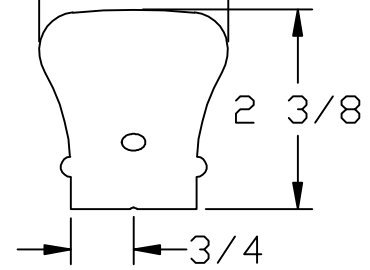

14 7/8

45°

12 1/2

LJ-6010 PROFILE

2 1/4

2 3/8

3/4

35280 Scio-Bowenston Road  
Bowerston, OH 44695-9731  
Phone (740) 269-4111 FAX (740) 269-9047  
This drawing is the property of L.J. Smith Co. Do not  
use or copy without permission from L.J. Smith.