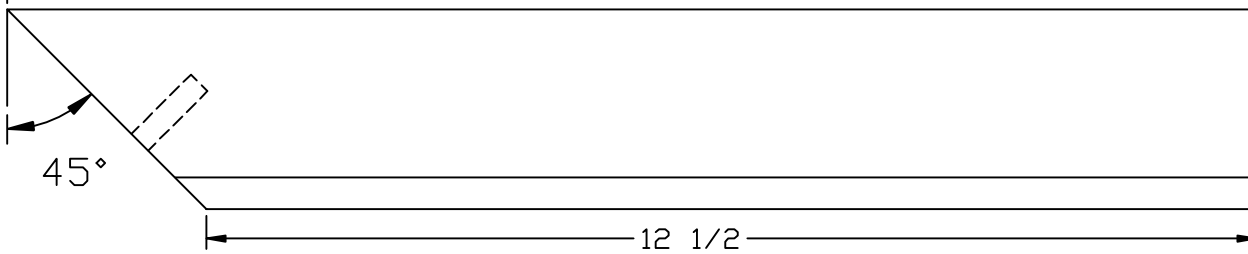

14 7/8

45°

12 1/2

LJ-6010 PROFILE

2 1/4

2 3/8

3/4

35280 Scio-Bowenston Road  
Bowerston, OH 44695-9731  
Phone (740) 269-4111 FAX (740) 269-9047  
This drawing is the property of L.J. Smith Co. Do not  
use or copy without permission from L.J. Smith.